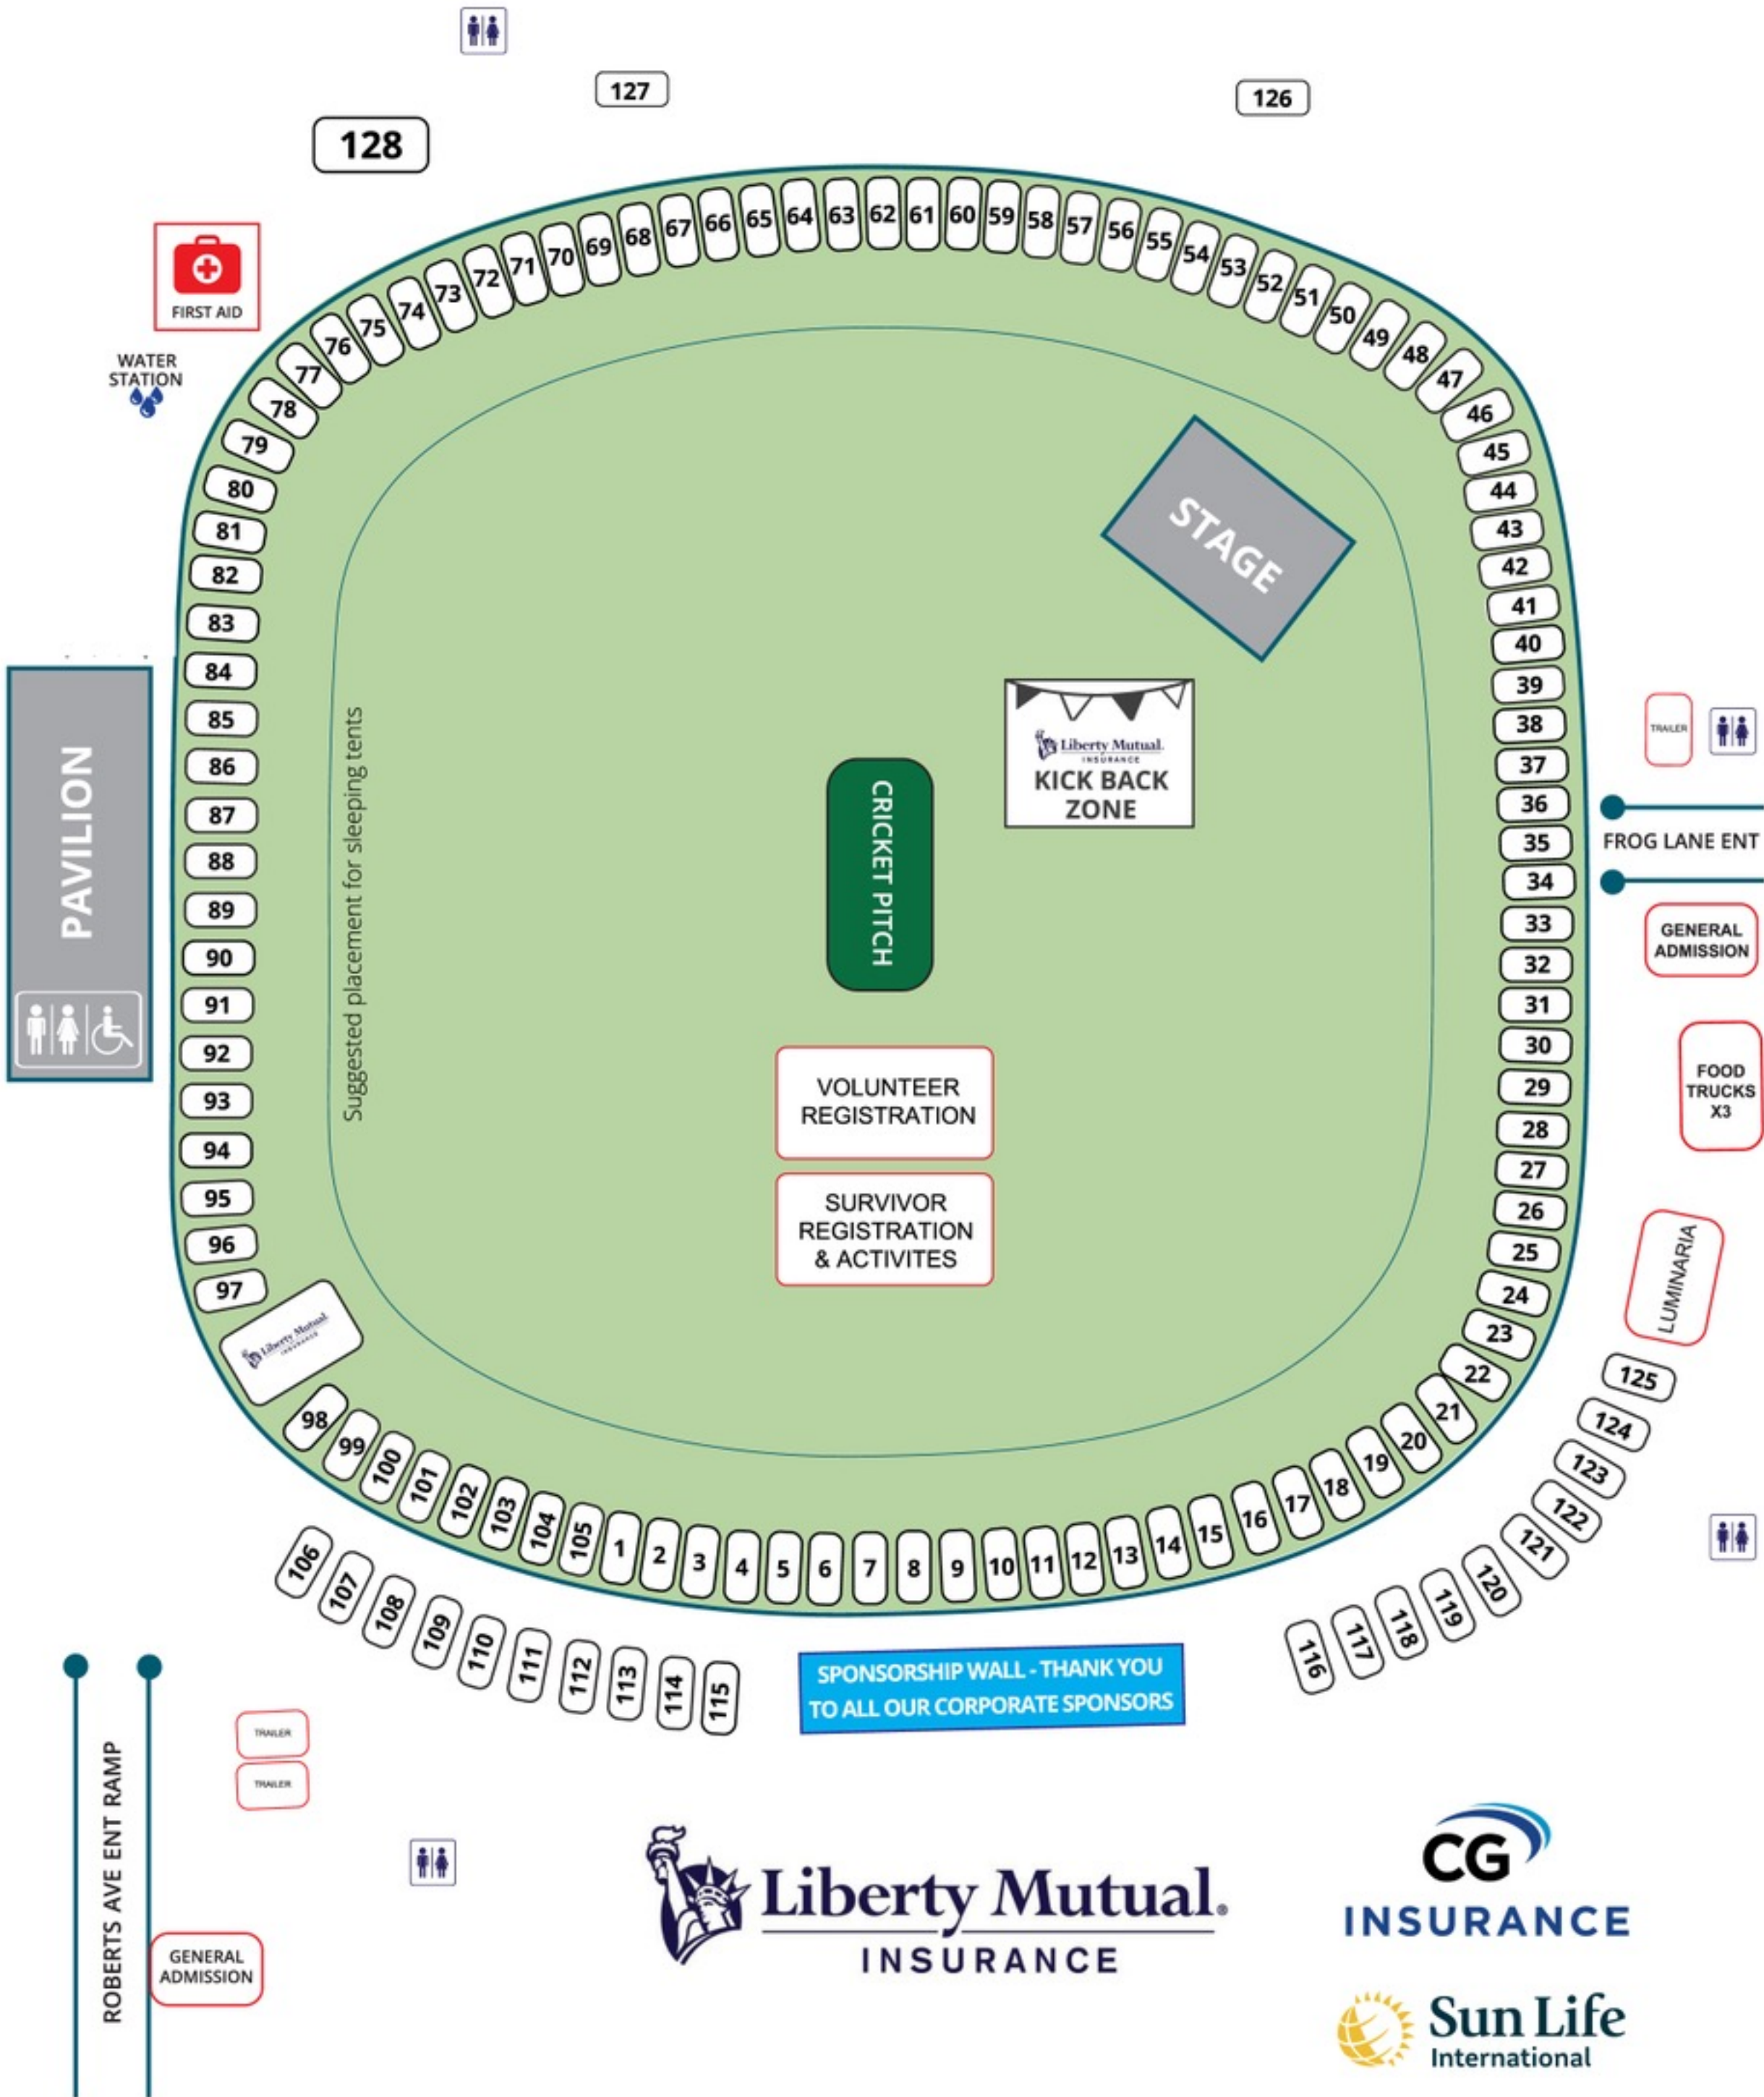

RELAY FOR LIFE MAP

2024 Team Campsite Allocation

May 8/24

Questions about campsites please email dnarraway@chc.bm or call 333-0822

YELLOW indicated electricity

Team Name	Site No.	Team Name	Site No.
Serve with Liberty	L	Hiscox	52
#SimonsStrong	70	Hiscox	53
5 Alive - Duke of Edinburgh's Award	7	House of Possibilities	2
ACG Angels	72	I Walk Alone	17
Ada Trott's Diamonds	28	In Motion School of Dance	54
AFB STRIKERS	42	Island Without Cancer (IWC)	57
All Night For The Fight	8	JBU Divas	30
Allied World	50	JBU Divas	31
Alpha Kappa Alpha Sorority, Incorporated	6	Jose's Garden: Blossoms of Hope	22
Alpha Nu Omega, Inc. - Bermuda	37	JU-GIRLS	19
Appleby	3	Kennedys	12
Ark Insurance Limited	58	Kickin' Cancer	60
Athora's Alpha Team	62	KPMG 1	55
AXIS	69	KPMG 2	56
BAC - Battle Against Cancer	75	Lancashire Team Tango 1	78
BAC - Battle Against Cancer 2	74	Lancashire Team Tango 2	79
BARRITTS GINGER BOMBERS	84	Liberty Group Ltd. / Belco	5
Bda Girl Guides #1	32	Mac10Sports	73
Bda Girl Guides #2	33	Making Strides	103
Bda Girl Guides #3	34	Mary-go-rounds	27
Bermuda Bicycle Association	102	Mass General Brigham	4
Bermuda Hospitals Board	120	Medical House / BDA Restaurant Supply	106
Bermuda Sanshou Association	119	MSA Saints	11
Beyond The Badge	109	Norms Storm	85
BF&M Warriors	10	Paul's Legacy	13
BIU	44	Price Forbes	46
Boccia Bermuda	61	RenRe Avengers	39
Booby Traps	91	Rosewood Striders	49
Bougie FAITH	21	Saltus Grammar School	59
BPSU Solidarity Striders #2	100	Scouts Association	118
BPSU Solidarity Striders Team 1	101	Signor Strong	80
Brown & Brown Cheetahs	38	SiriusPoint Bermuda	82
Butterfield Believers	116	Somersfield Stars	64
Carey Olsen Bermuda Limited	45	Somersfield Stars	65
CCS Road Warriors	63	SPEXX Eyecare Crew	95
CG Crusaders	88	SPEXX Eyecare Crew 2	94
CG Crusaders	89	St. David's Variety	43
Chubb	71	Stormin' Norman	114
Clarien Defenders	68	Streaker's Spin Studio	107
Conduit Re	104	Streaker's Spin Studio 2	108
Conduit Re	105	SunLifers	124
Conyers	83	Team AIG	67
Corks For A Cure	20	Team AME	25
Cowboys & Angels (The Phoenix Stores)	121	Team AXA XL	117
Cymai's World	41	Team Fidelis (FIGS) n/a	86
Dana-Farber Brigham Womens	92	Team Kim	81
EMMAon United	112	Team Pitcher	110
EMMAon United	113	Team Prickly Pears	23
Everest Walking Warriors	115	Team Tompkins	90
EY	14	The Benchwarmers	111
Forever Flowers	24	THE COLON-LICKS NEVER	93
FRIENDS SUPPORT FOR LIFE (FSFL)	9	The Marlette's	51
G-Force	66	Tiny's Tribe	97
Haagen-Dazs Heroes	96	Walking Club of Bermuda	18
Hamilton Princess Royals	122	Warwick Academy	1
Health and People Committee	16	XFC-Warriors	123